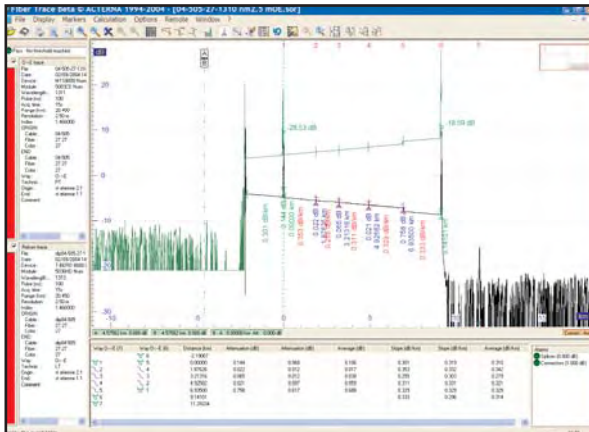

This new software allows the user a complete and dedicated solution for post-processing and reporting all results measured with JDSU fiber optic test platforms - MTS/T-BERD 8000 and MTS-5100.

OTDR Applications

Improved bidirectional analysis function and full compatibility with the innovative bidirectional acquisition process of the MTS-8000.