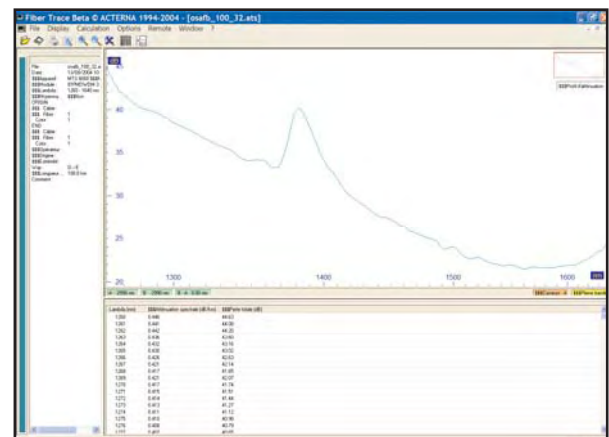

Attenuation Profile

Loss analysis over wavelength results and report generation.

Ordering Information

Fiber Trace Software Upgrade	E0FS100 UP
FiberCable Software Upgrade	E0FS200 UP

Test & Measurement Regional Sales

NORTH AMERICA TEL: 1 866 228 3762 FAX: +1 301 353 9216	LATIN AMERICA TEL: +55 11 5503 3800 FAX: +55 11 5505 1598	ASIA PACIFIC TEL: +852 2892 0990 FAX: +852 2892 0770	EMEA TEL: +49 7121 86 2222 FAX: +49 7121 86 1222	www.jdsu.com/test