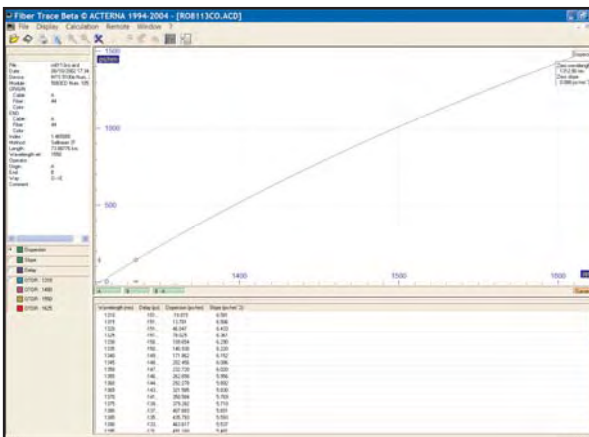

CD Applications

Measurement of dispersion compensating fibers.