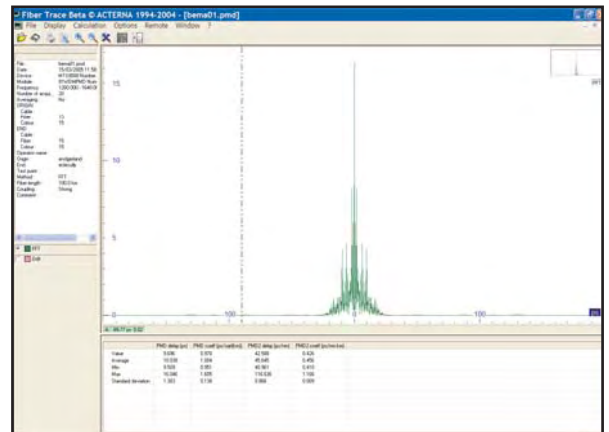

PMD Applications

Analysis and reporting capability of long term PMD measurements.