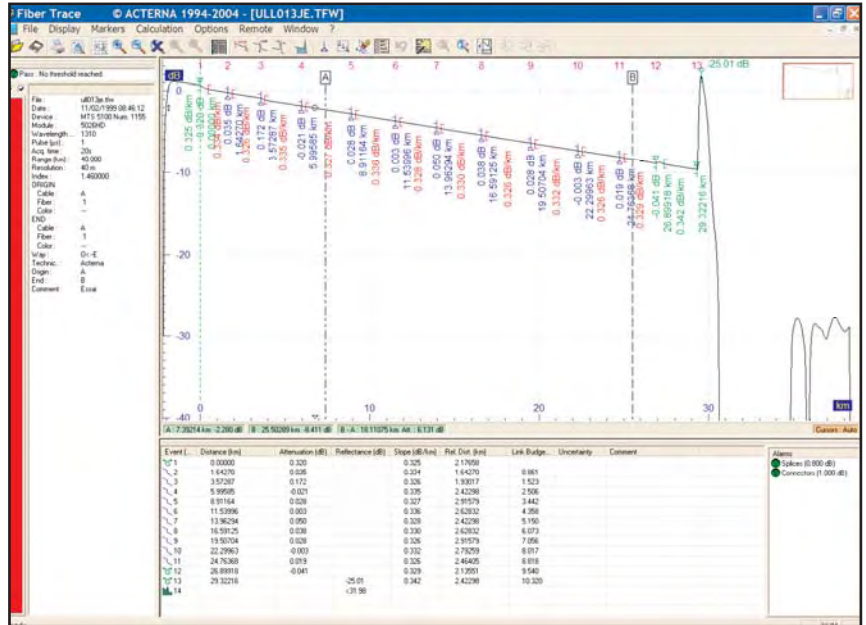

## For Fiber Optic Results Post-Processing and Detailed Report Generation

### Highlights

- New user interface with true windowing and modern design
  - New tool bar with direct access to main functions
  - Menu reorganization for easier access to measurement and reporting functions
  - Improvement of result display
- New zoom management for better and more intuitive access to trace analysis
- Customizable access and results display
- Complete range of Pass/Fail thresholds allowing the user to analyze large numbers of results in a minimum timeframe, using the summary window