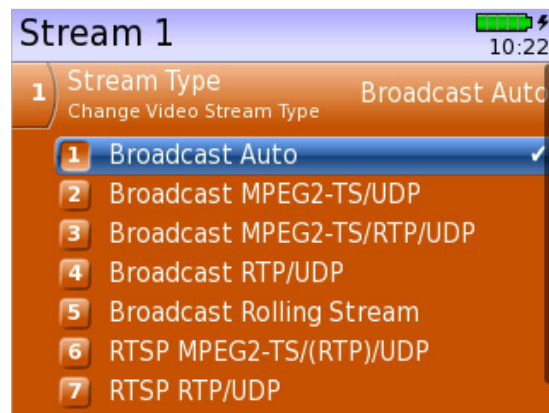

IP Video Broadcast Auto Detect using the SmartClass™ TPS

Test Challenge

The number of Internet Protocol (IP) Video stream formats managed by today's field technician can create a confusing environment. For each test case, technicians may not know if they are testing Broadcast MPEG-2¹ Transport Stream (TS) using User Datagram Protocol (UDP), MPEG-2 Transport Stream using Real-Time Transport Protocol (RTP)/UDP, Broadcast directly mapped into RTP/UDP, or Broadcast Rolling Stream. An equal challenge operators and service providers face is training their technicians to efficiently use IP television (IPTV) test gear.

The JDSU SmartClass TPS Tester is the ideal tool for technicians who install, troubleshoot, and maintain Triple-Play services

Addressing the Challenge with SmartClass TPS

Technicians simply select the SmartClass TPS Broadcast Auto feature for STB (set top box) Emulate Mode. The Broadcast Auto feature automatically detects all of the broadcast stream types shown in the screen below and the port numbers used. The technician only has to enter the IP address to join the IP Video stream under test. Simplifying IPTV testing ensures that technicians use the test set correctly at any stage of the network deployment—even if the network architecture changes.

SmartClass TPS Broadcast Auto stream format selection

1. MPEG-2 is the Motion Picture Experts Group 1 standard for compressed video at 4 to 9 Mbps.

Conclusion

The SmartClass TPS Broadcast Auto feature lets testers automatically detect the stream format and port number used and thus provides simplified IPTV testing, resulting in fewer mistakes in the field. Also the feature greatly reduces training time for field technicians who must use an IPTV test set to perform their job.