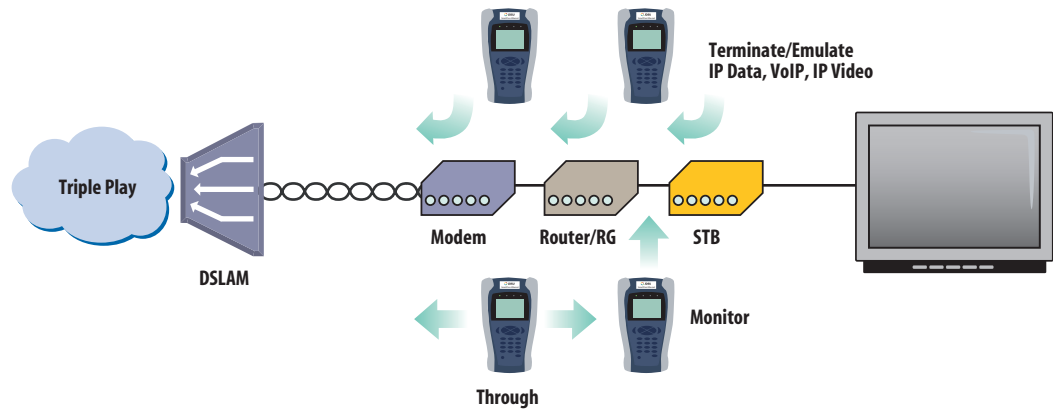

IP Video Broadcast Auto Detect using the SmartClass™ TPS

Test Challenge

The number of Internet Protocol (IP) Video stream formats managed by today's field technician can create a confusing environment. For each test case, technicians may not know if they are testing Broadcast MPEG-2¹ Transport Stream (TS) using User Datagram Protocol (UDP), MPEG-2 Transport Stream using Real-Time Transport Protocol (RTP)/UDP, Broadcast directly mapped into RTP/UDP, or Broadcast Rolling Stream. An equal challenge operators and service providers face is training their technicians to efficiently use IP television (IPTV) test gear.

The JDSU SmartClass TPS Tester is the ideal tool for technicians who install, troubleshoot, and maintain Triple-Play services

Addressing the Challenge with SmartClass TPS

Technicians simply select the SmartClass TPS Broadcast Auto feature for STB (set top box) Emulate Mode. The Broadcast Auto feature automatically detects all of the broadcast stream types shown in the screen below and the port numbers used. The technician only has to enter the IP address to join the IP Video stream under test. Simplifying IPTV testing ensures that technicians use the test set correctly at any stage of the network deployment—even if the network architecture changes.

SmartClass TPS Broadcast Auto stream format selection

1. MPEG-2 is the Motion Picture Experts Group 1 standard for compressed video at 4 to 9 Mbps.

Conclusion

The SmartClass TPS Broadcast Auto feature lets testers automatically detect the stream format and port number used and thus provides simplified IPTV testing, resulting in fewer mistakes in the field. Also the feature greatly reduces training time for field technicians who must use an IPTV test set to perform their job.